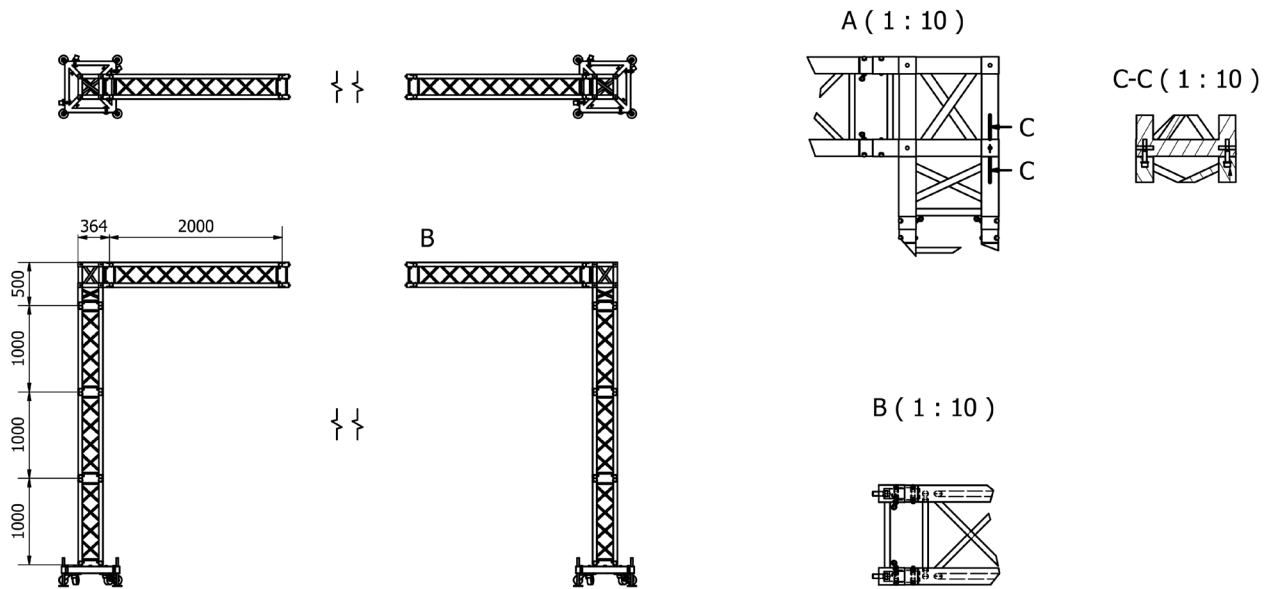

BOX ARC ROOF 6X4 BASE + SOUNDWING

Our Arc Roof has different additional options that you can add to the its base. The Box of the Arc Roof 6X4 Base + Soundwing contains the necessary items that will enable you to create a different and more versatile Arc Roof.

Find what's inside the box and the final result.

What's in the box:

Final result: