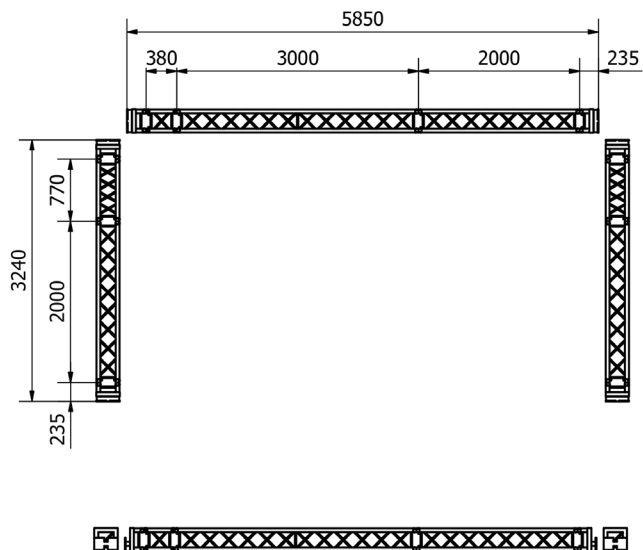

BOX ARC ROOF 6X4 BASE + GROUNDING

Our Arc Roof has different additional options that you can add to the its base. The Box of the Arc Roof 6X4 Base + Groundring contains the necessary items that will enable you to create a different and more versatile Arc Roof.

Find what's inside the box and the final result.

What's in the box:

Final result: